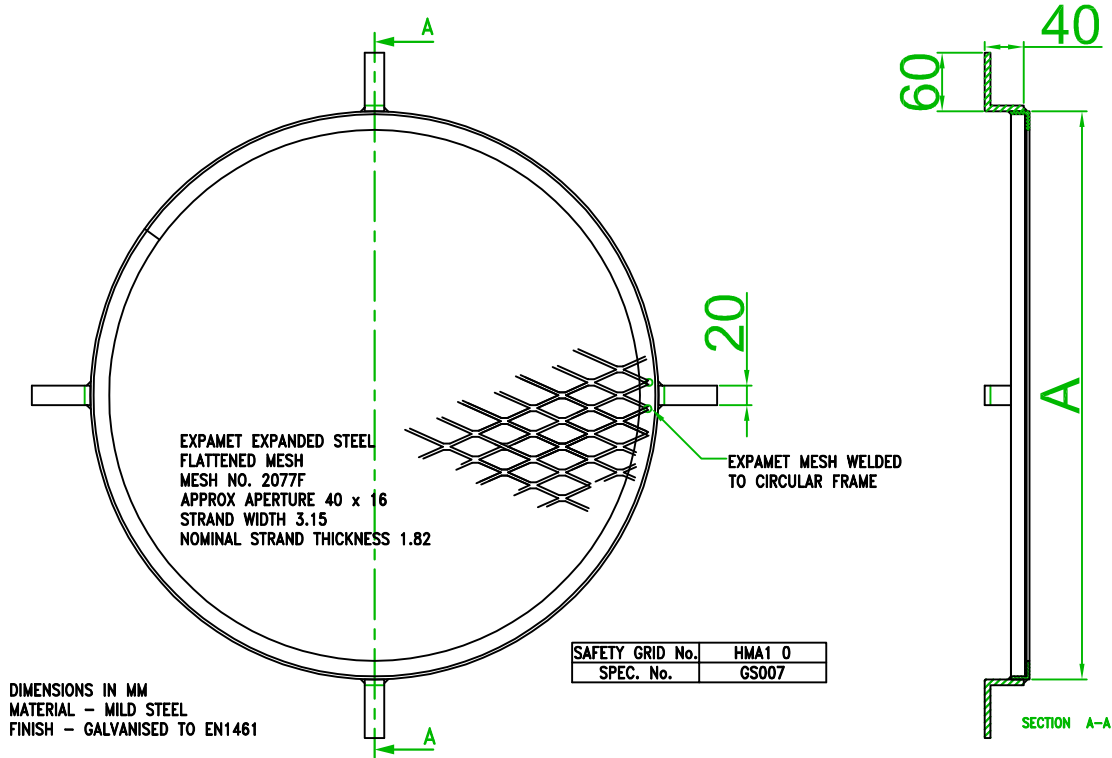

**MBU INFORMATION SHEET**

See Product Catalogues for details of units which use this type of system

SAP REF	GRID REF	GRID SPEC	A DIA	TO FIT UNITS
187104	HMA1	GS007	580 DIA	185799, 185979
	HMA5		655 DIA	206826