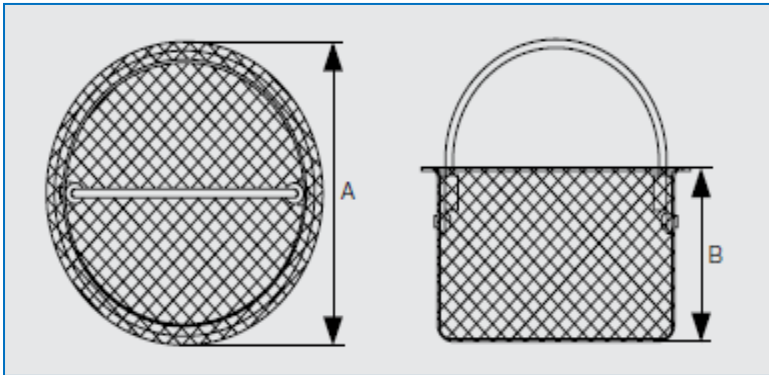

## VX-F410 Filter Basket

Filter Basket					
GEN code	SAP code	Material	A	B	WTKG
VX-F410	227138	Stainless Steel	102	60	0.2